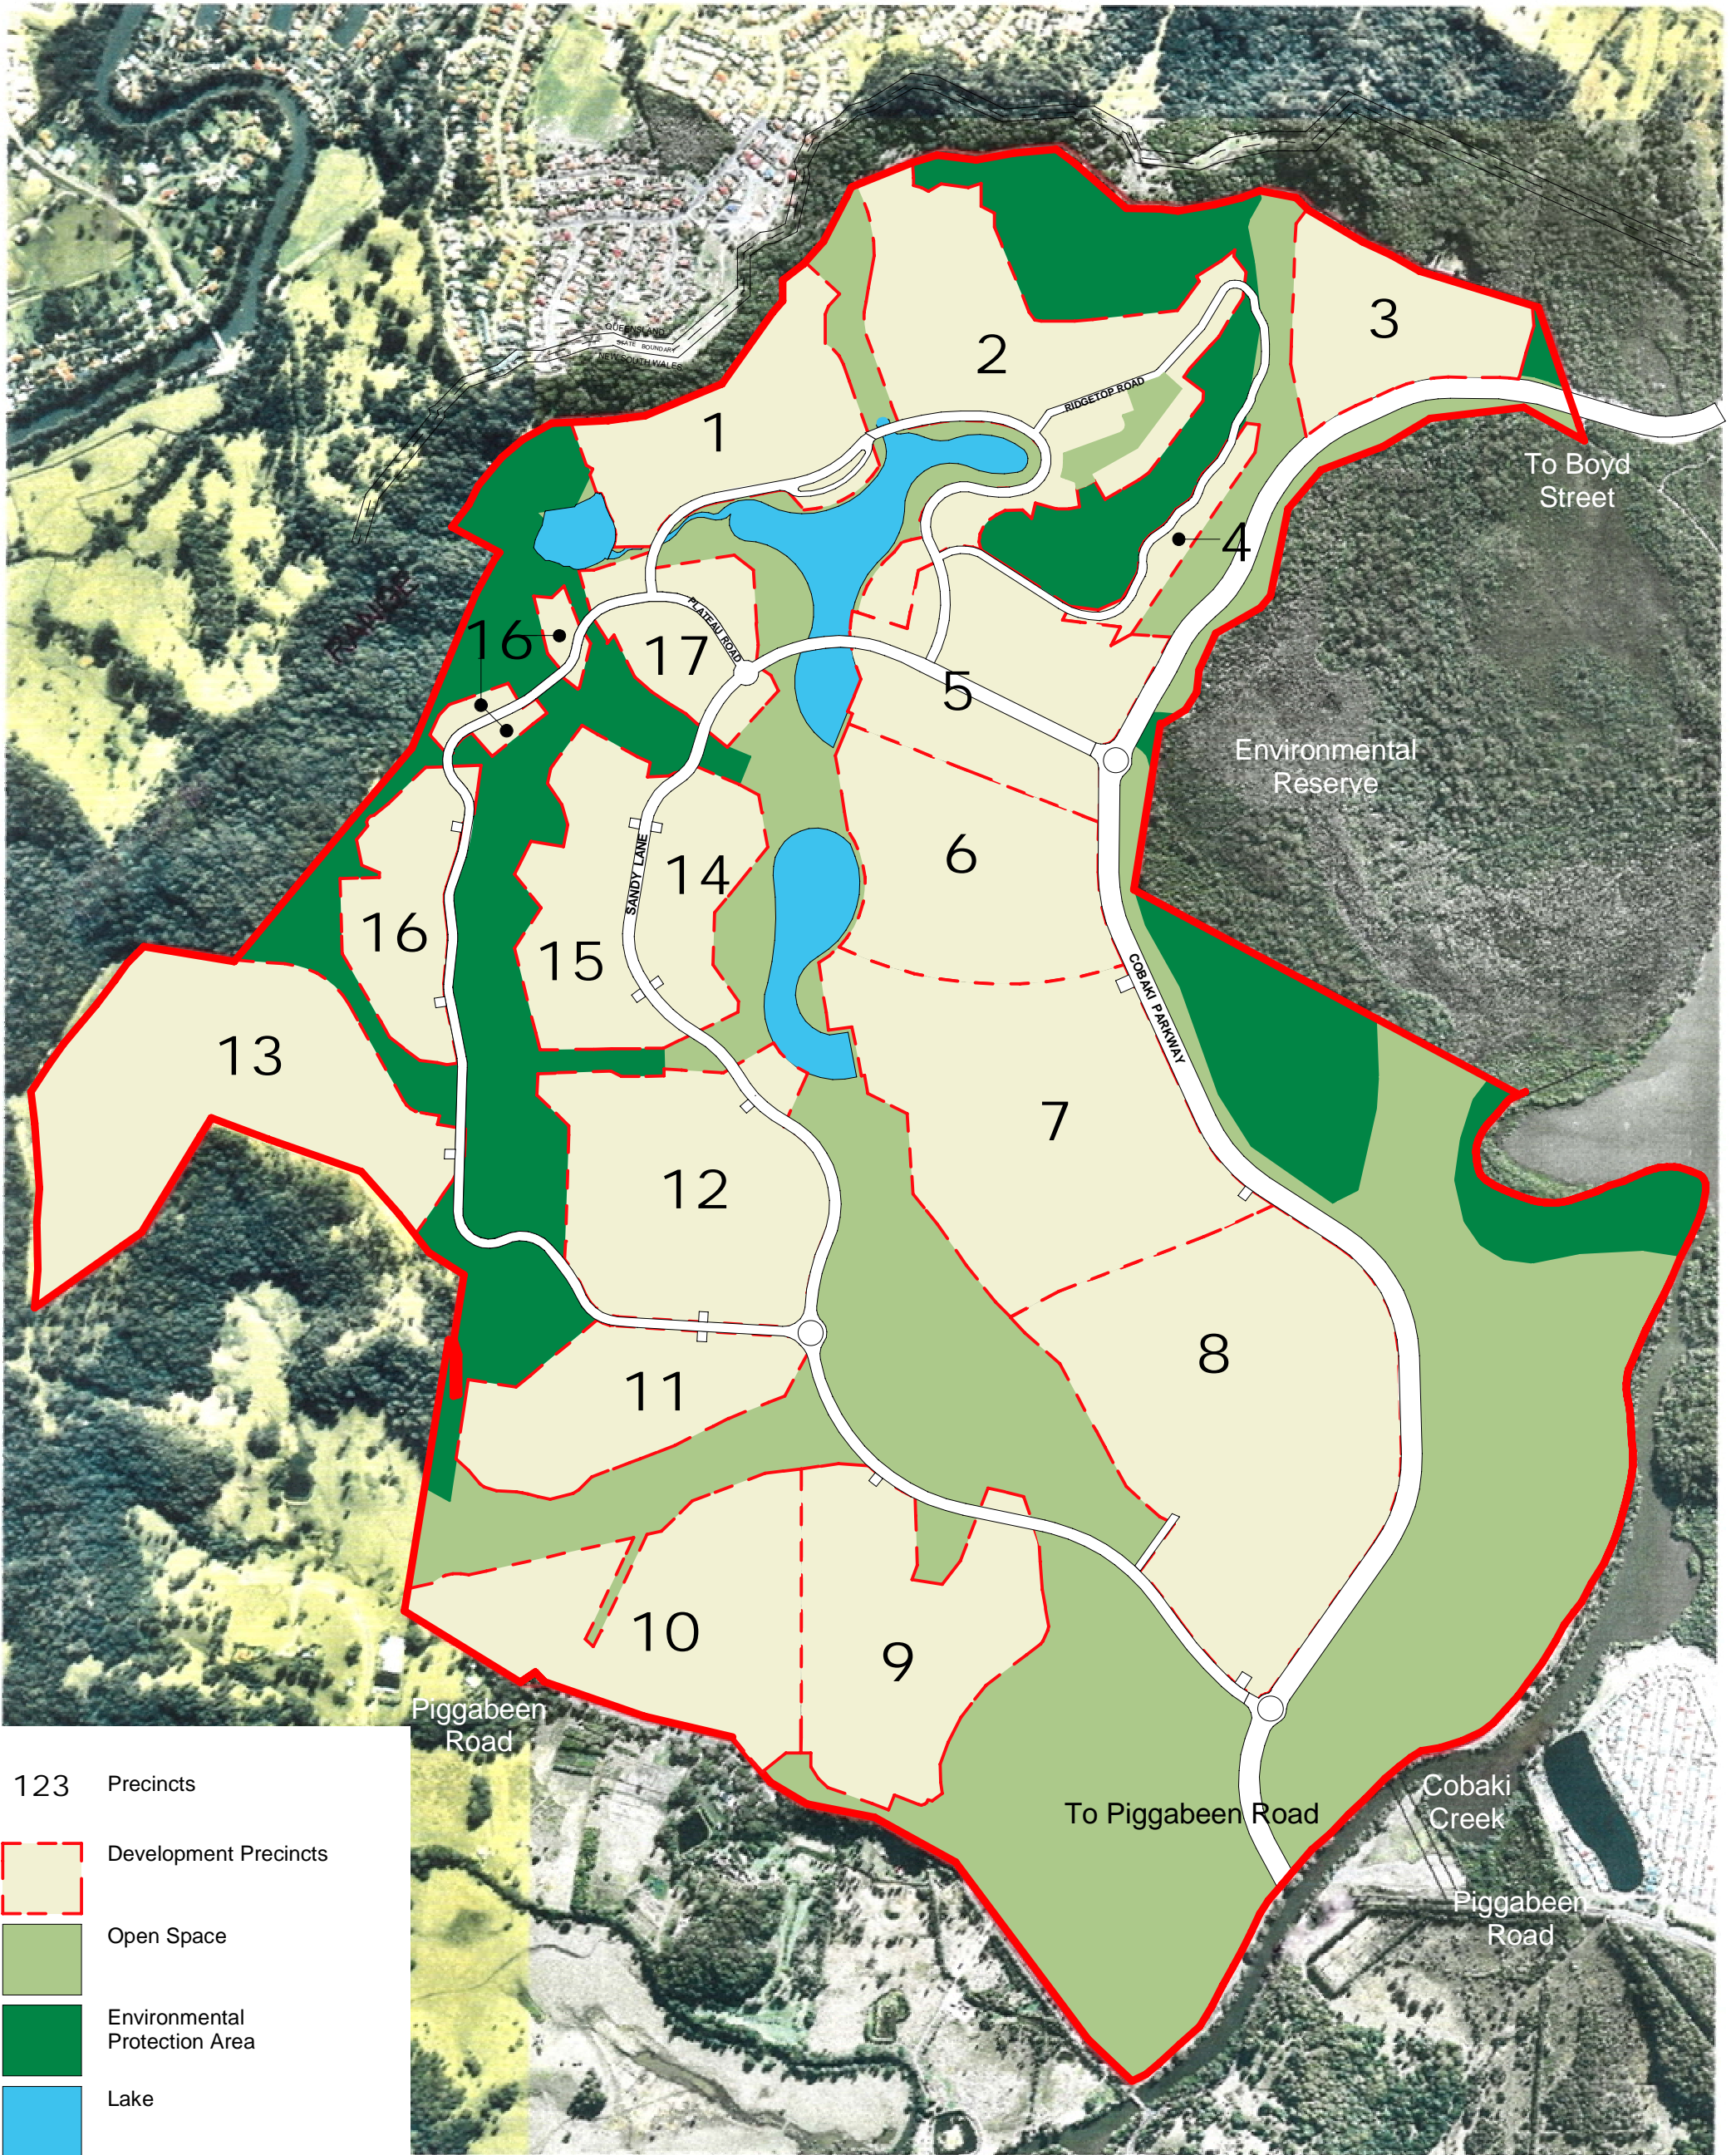

Precinct Location Plan

- 1 2 3 Precincts
- Development Precincts
- Open Space
- Environmental Protection Area
- Lake

Precinct Location Plan for LEDA MANORSTEAD PTY LTD

of COBAKI LAKES, NSW

Copyright The Design Forum Pty Ltd