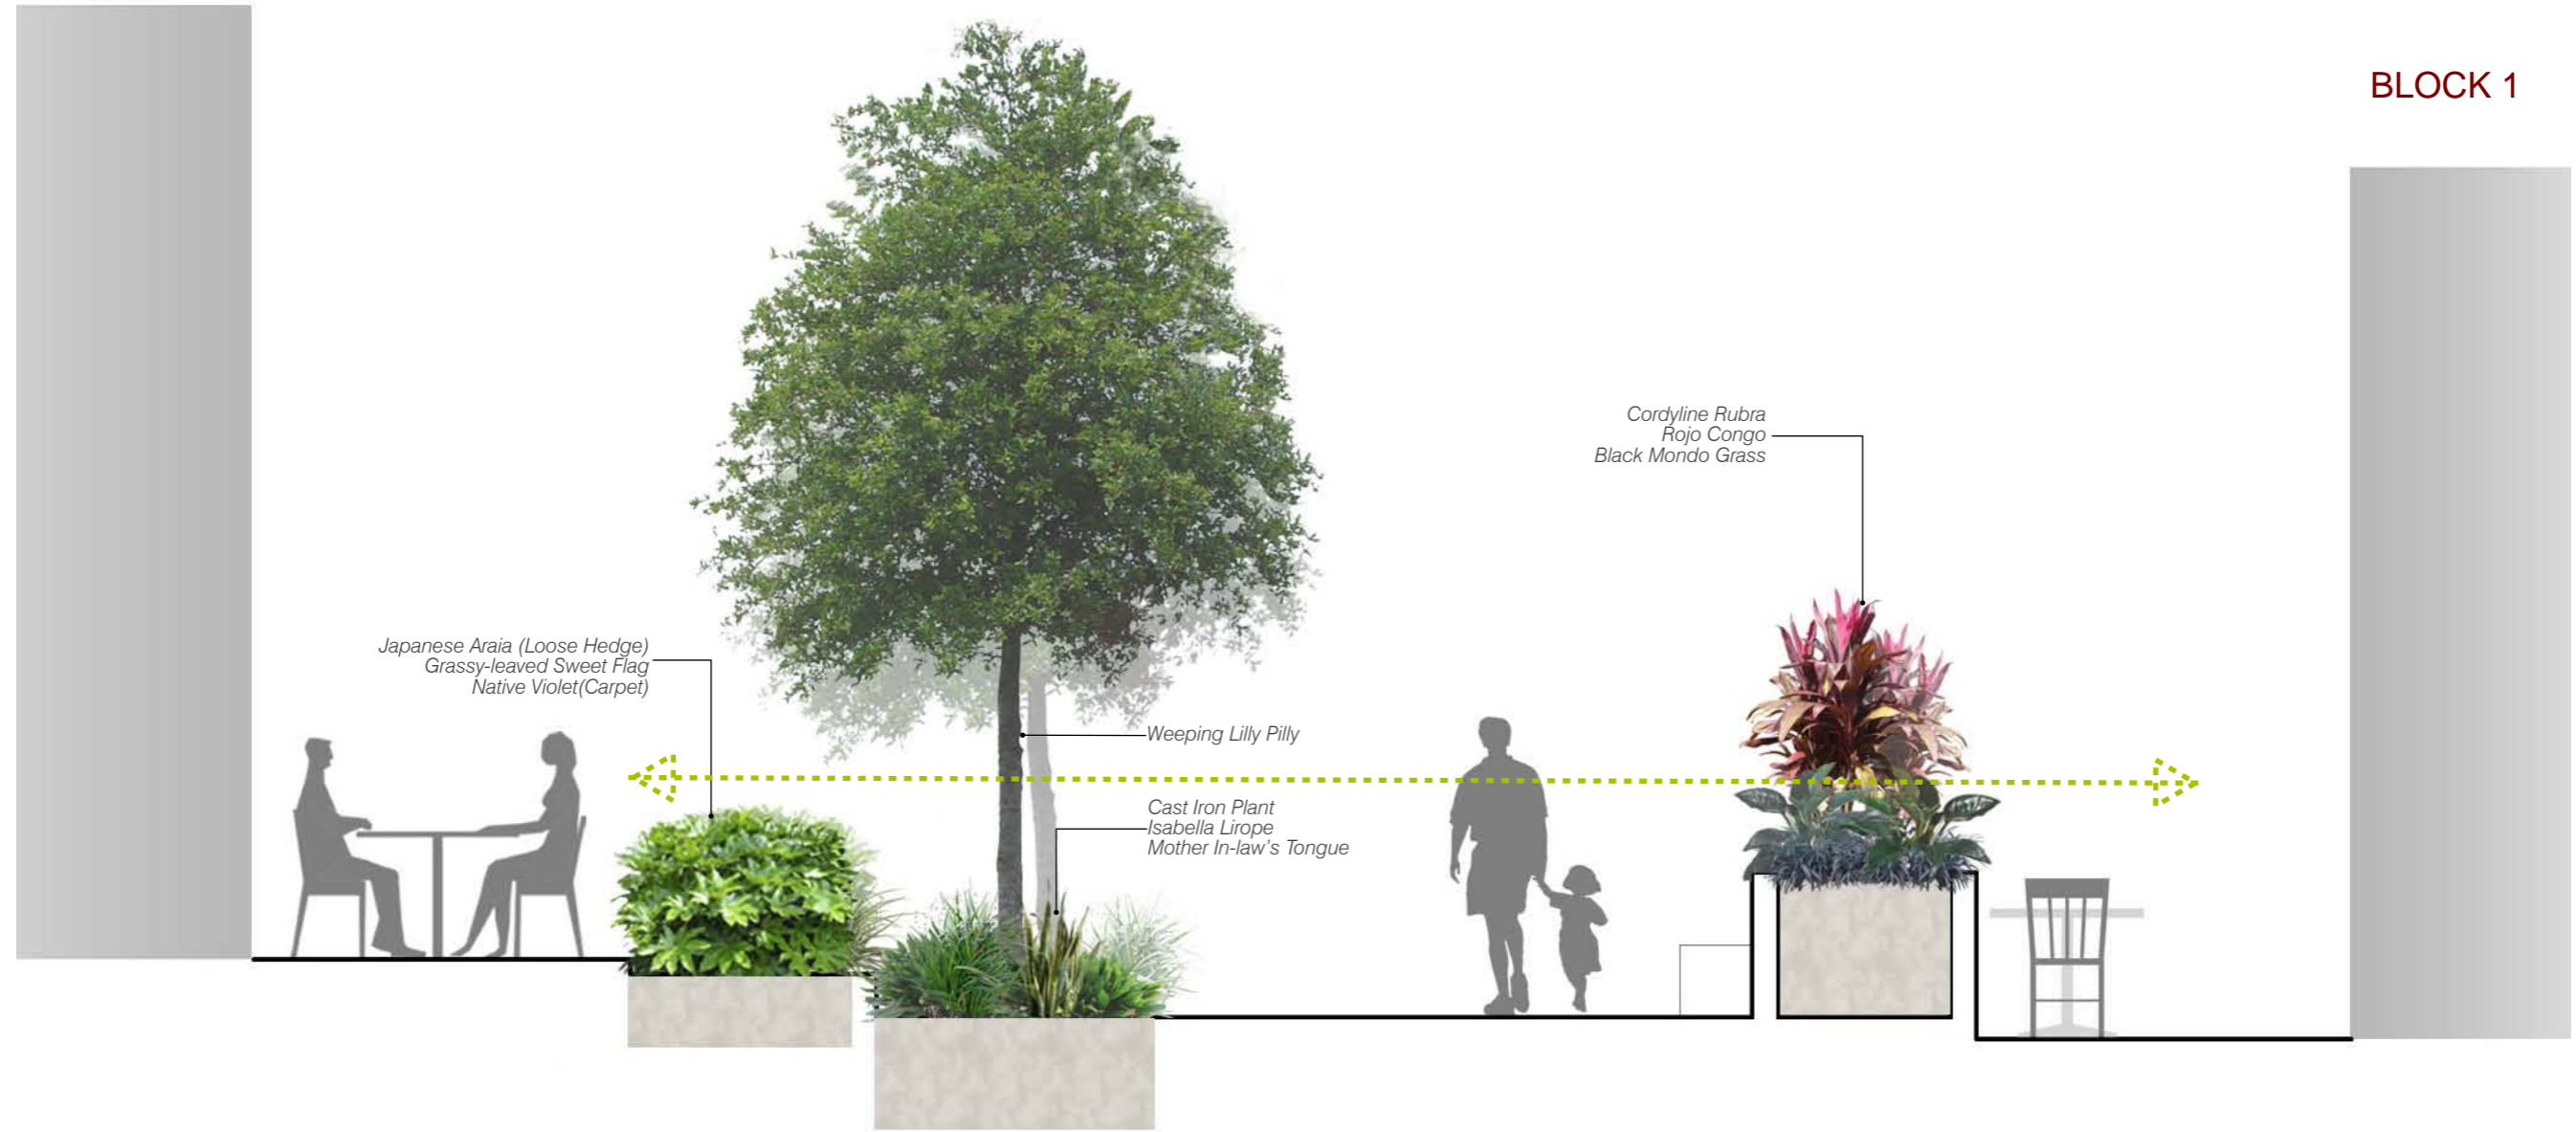

A-SK-1876 - Foster + Partners
 Pedestrian Link Design Intent - Increasing Public and Private Amenity

BLOCK 4N

BLOCK 1

Hotel Outdoor Terrace

Visual Buffer

Pedestrian Thoroughfare

Visual Buffer

F&B Outdoor Terrace