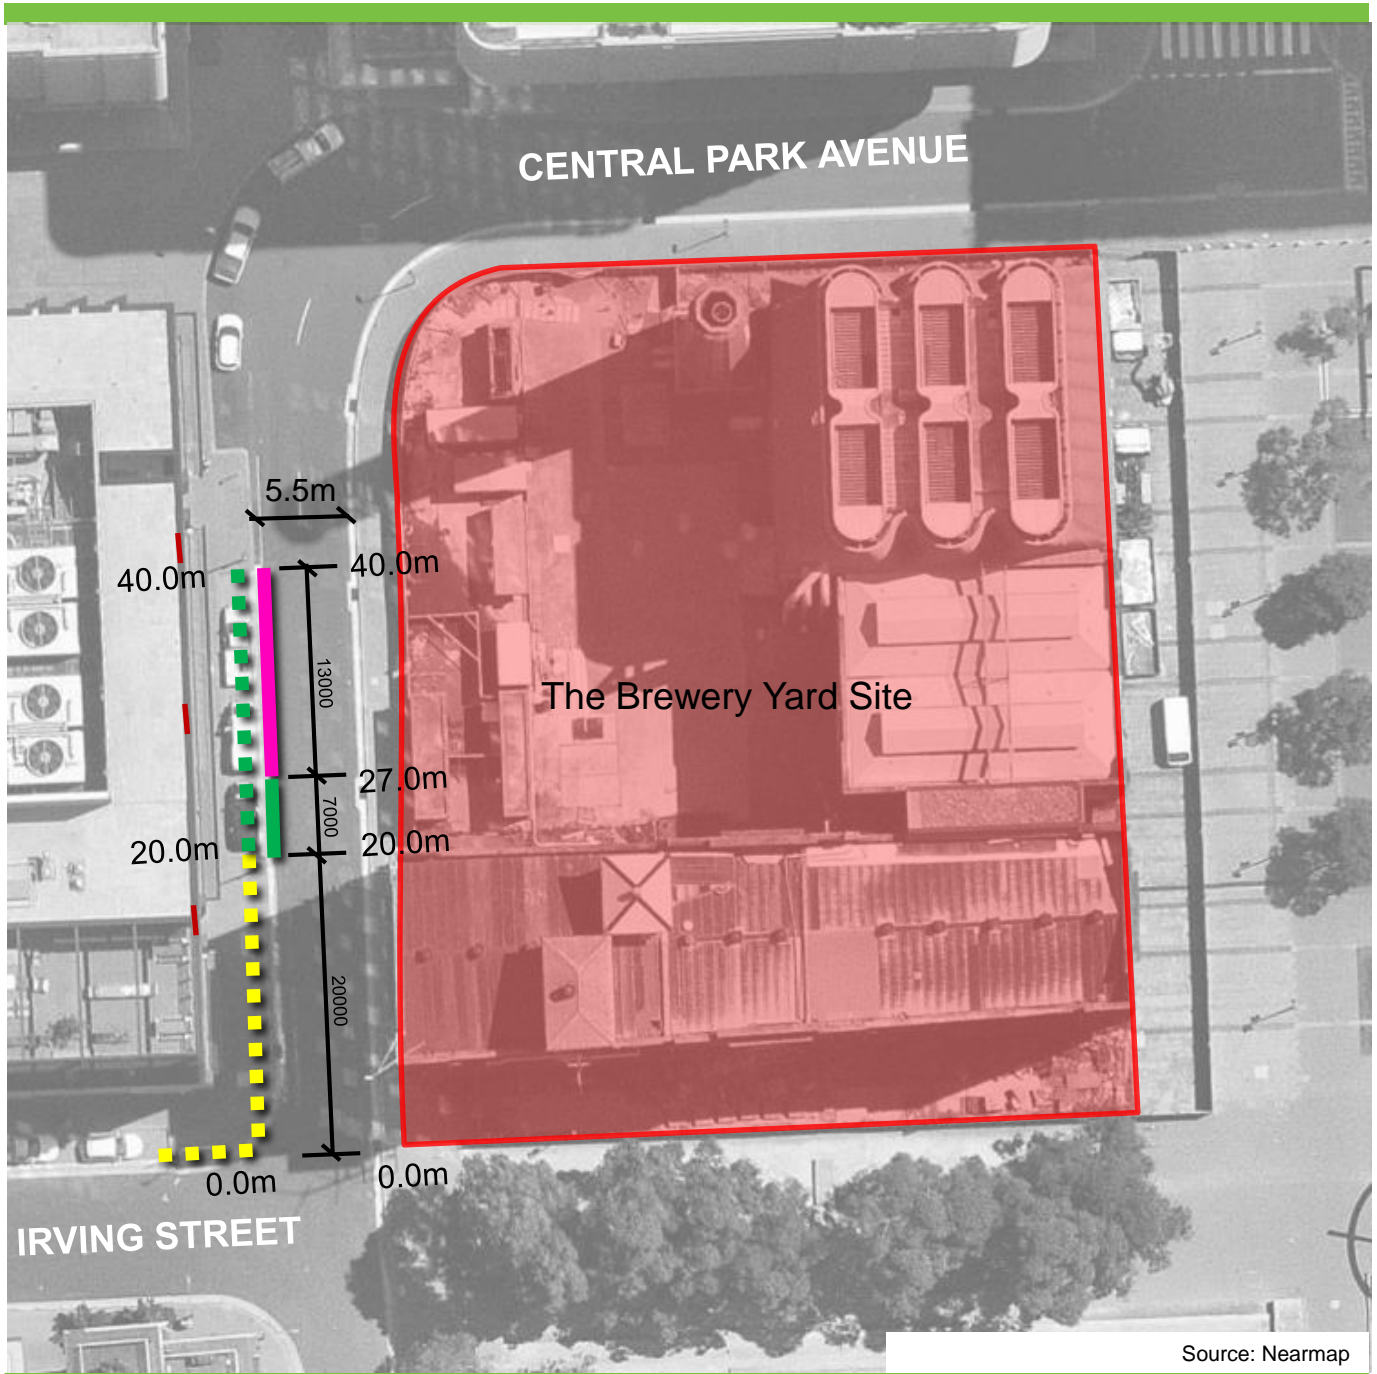

The Brewery Yard Site, Central Park Avenue, Chippendale NSW 2008 Proposed Parking Changes

Source: Nearmap

Existing

-  "No Stopping"
-  "2P 8am-6pm Mon-Fri
4P 6pm-10pm Mon-Fri
4P 8am-10pm Sat, Sun & Public Holidays"
-  Doorway

Proposed

-  "Loading Zone 8am-6pm Mon-Fri
4P 6pm-10pm Mon-Fri
4P 8am-10pm Sat, Sun & Public Holidays"
-  "2P 8am-6pm Mon-Fri
4P 6pm-10pm Mon-Fri
4P 8am-10pm Sat, Sun & Public Holidays"