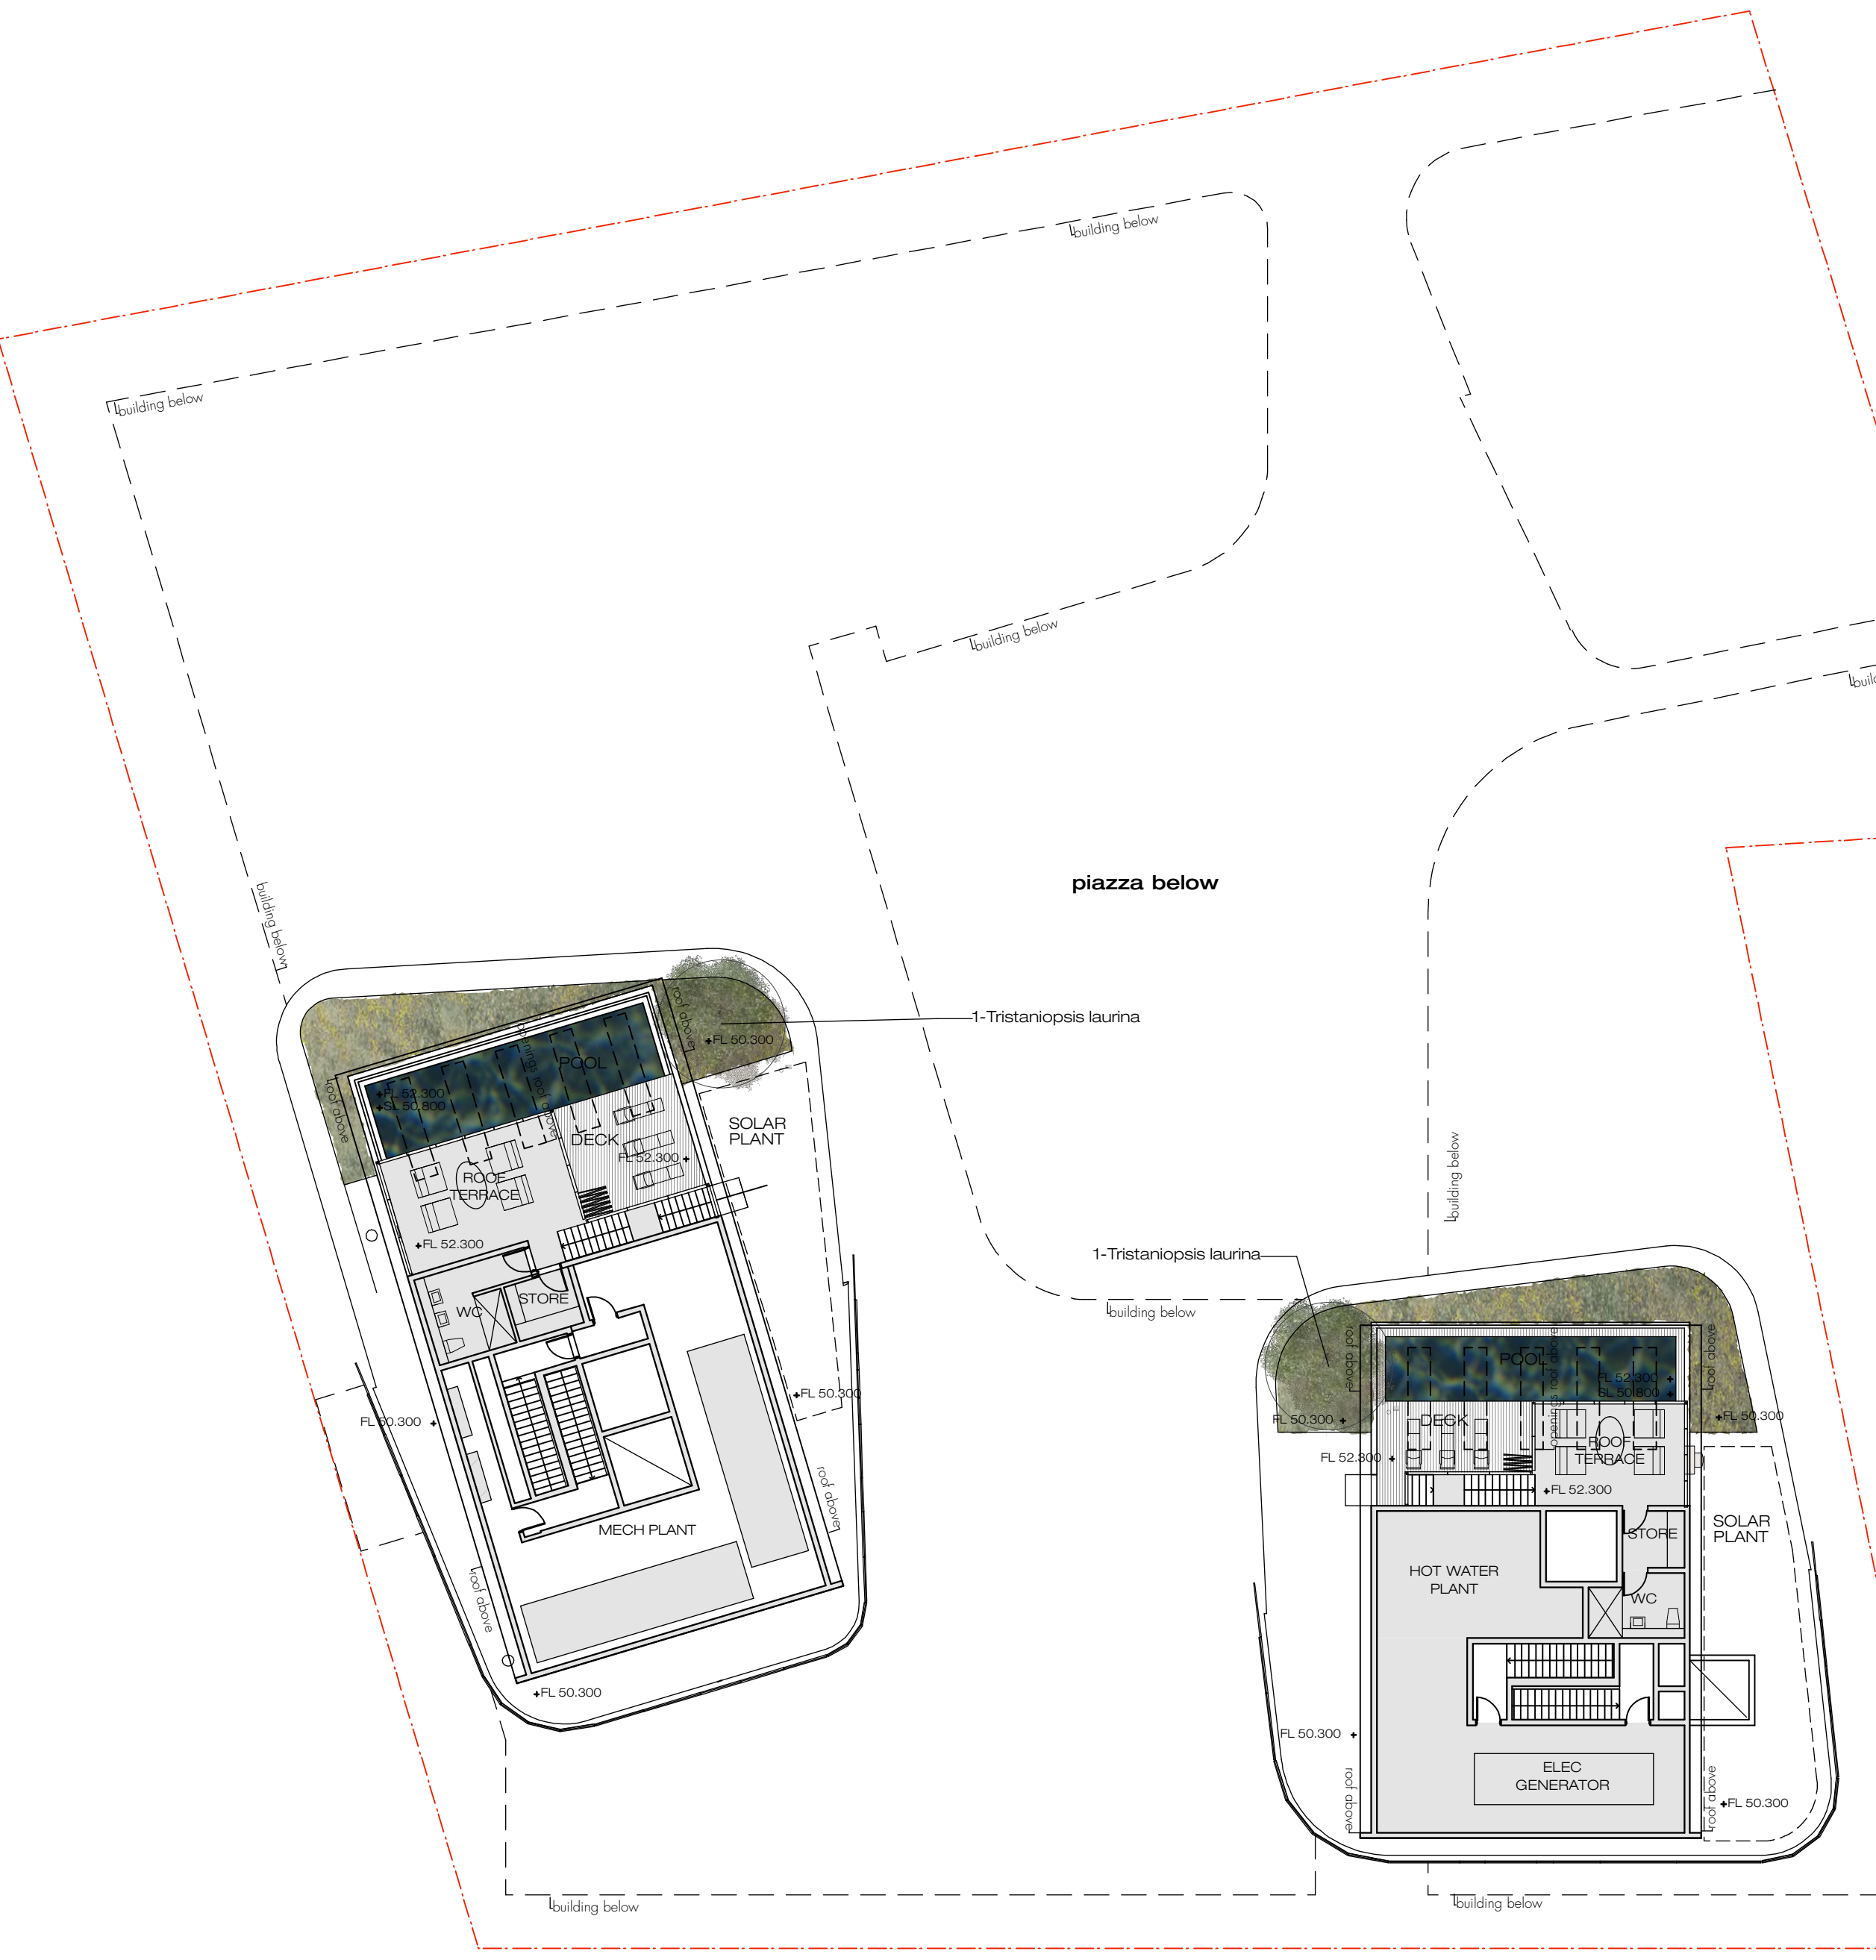

1. **LEGEND**
2. General
3. Site Boundary
   - Proposed Extended Works Outside Boundary
   - Proposed Finished Level
   - Existing Finished Level
   - Finished Floor Level
   - Structural Slab Level
   - Proposed Fall
   - Structure Above
   - Structure Below
   - Existing Building
4. Walls + Edges
5. Steel Edge
   - Concrete Edge
   - Wall
6. Pavements
7. Existing Road
   - Chinese Granite to Match Councils Detail
   - Existing Tiling on Adjacent Property
   - Gravel
   - Stone Piazza Pavement
   - Bluestone Pavement
   - Timber Deck
   - Bluestone Stepper
   - Door Mat
8. Rails + Fencing
9. Balustrade
10. Water Elements
11. Water Basin
    - Swimming Pool
12. Furniture + Fittings
13. Proposed Seating
    - Proposed Loose Furniture
14. Planting
15. Tree to be removed
    - New Location for Transplanted Tree
    - Existing Native Tree to be Retained
    - Proposed Native Tree
    - Climbing Plants on Wire System
    - Planter/ Native Groundcovers
    - Native Grasses
    - Native Grasses
    - Native Shrubs and Groundcovers max. 1m tall
    - Native Shrubs and Groundcovers max. 1.5m tall

Proposed and Selected Trees

Quantity	Botanical Name	Scheduled Size
3	Elaeocarpus reticulatus	200L
11	PLANTING	200L

LEVEL 14