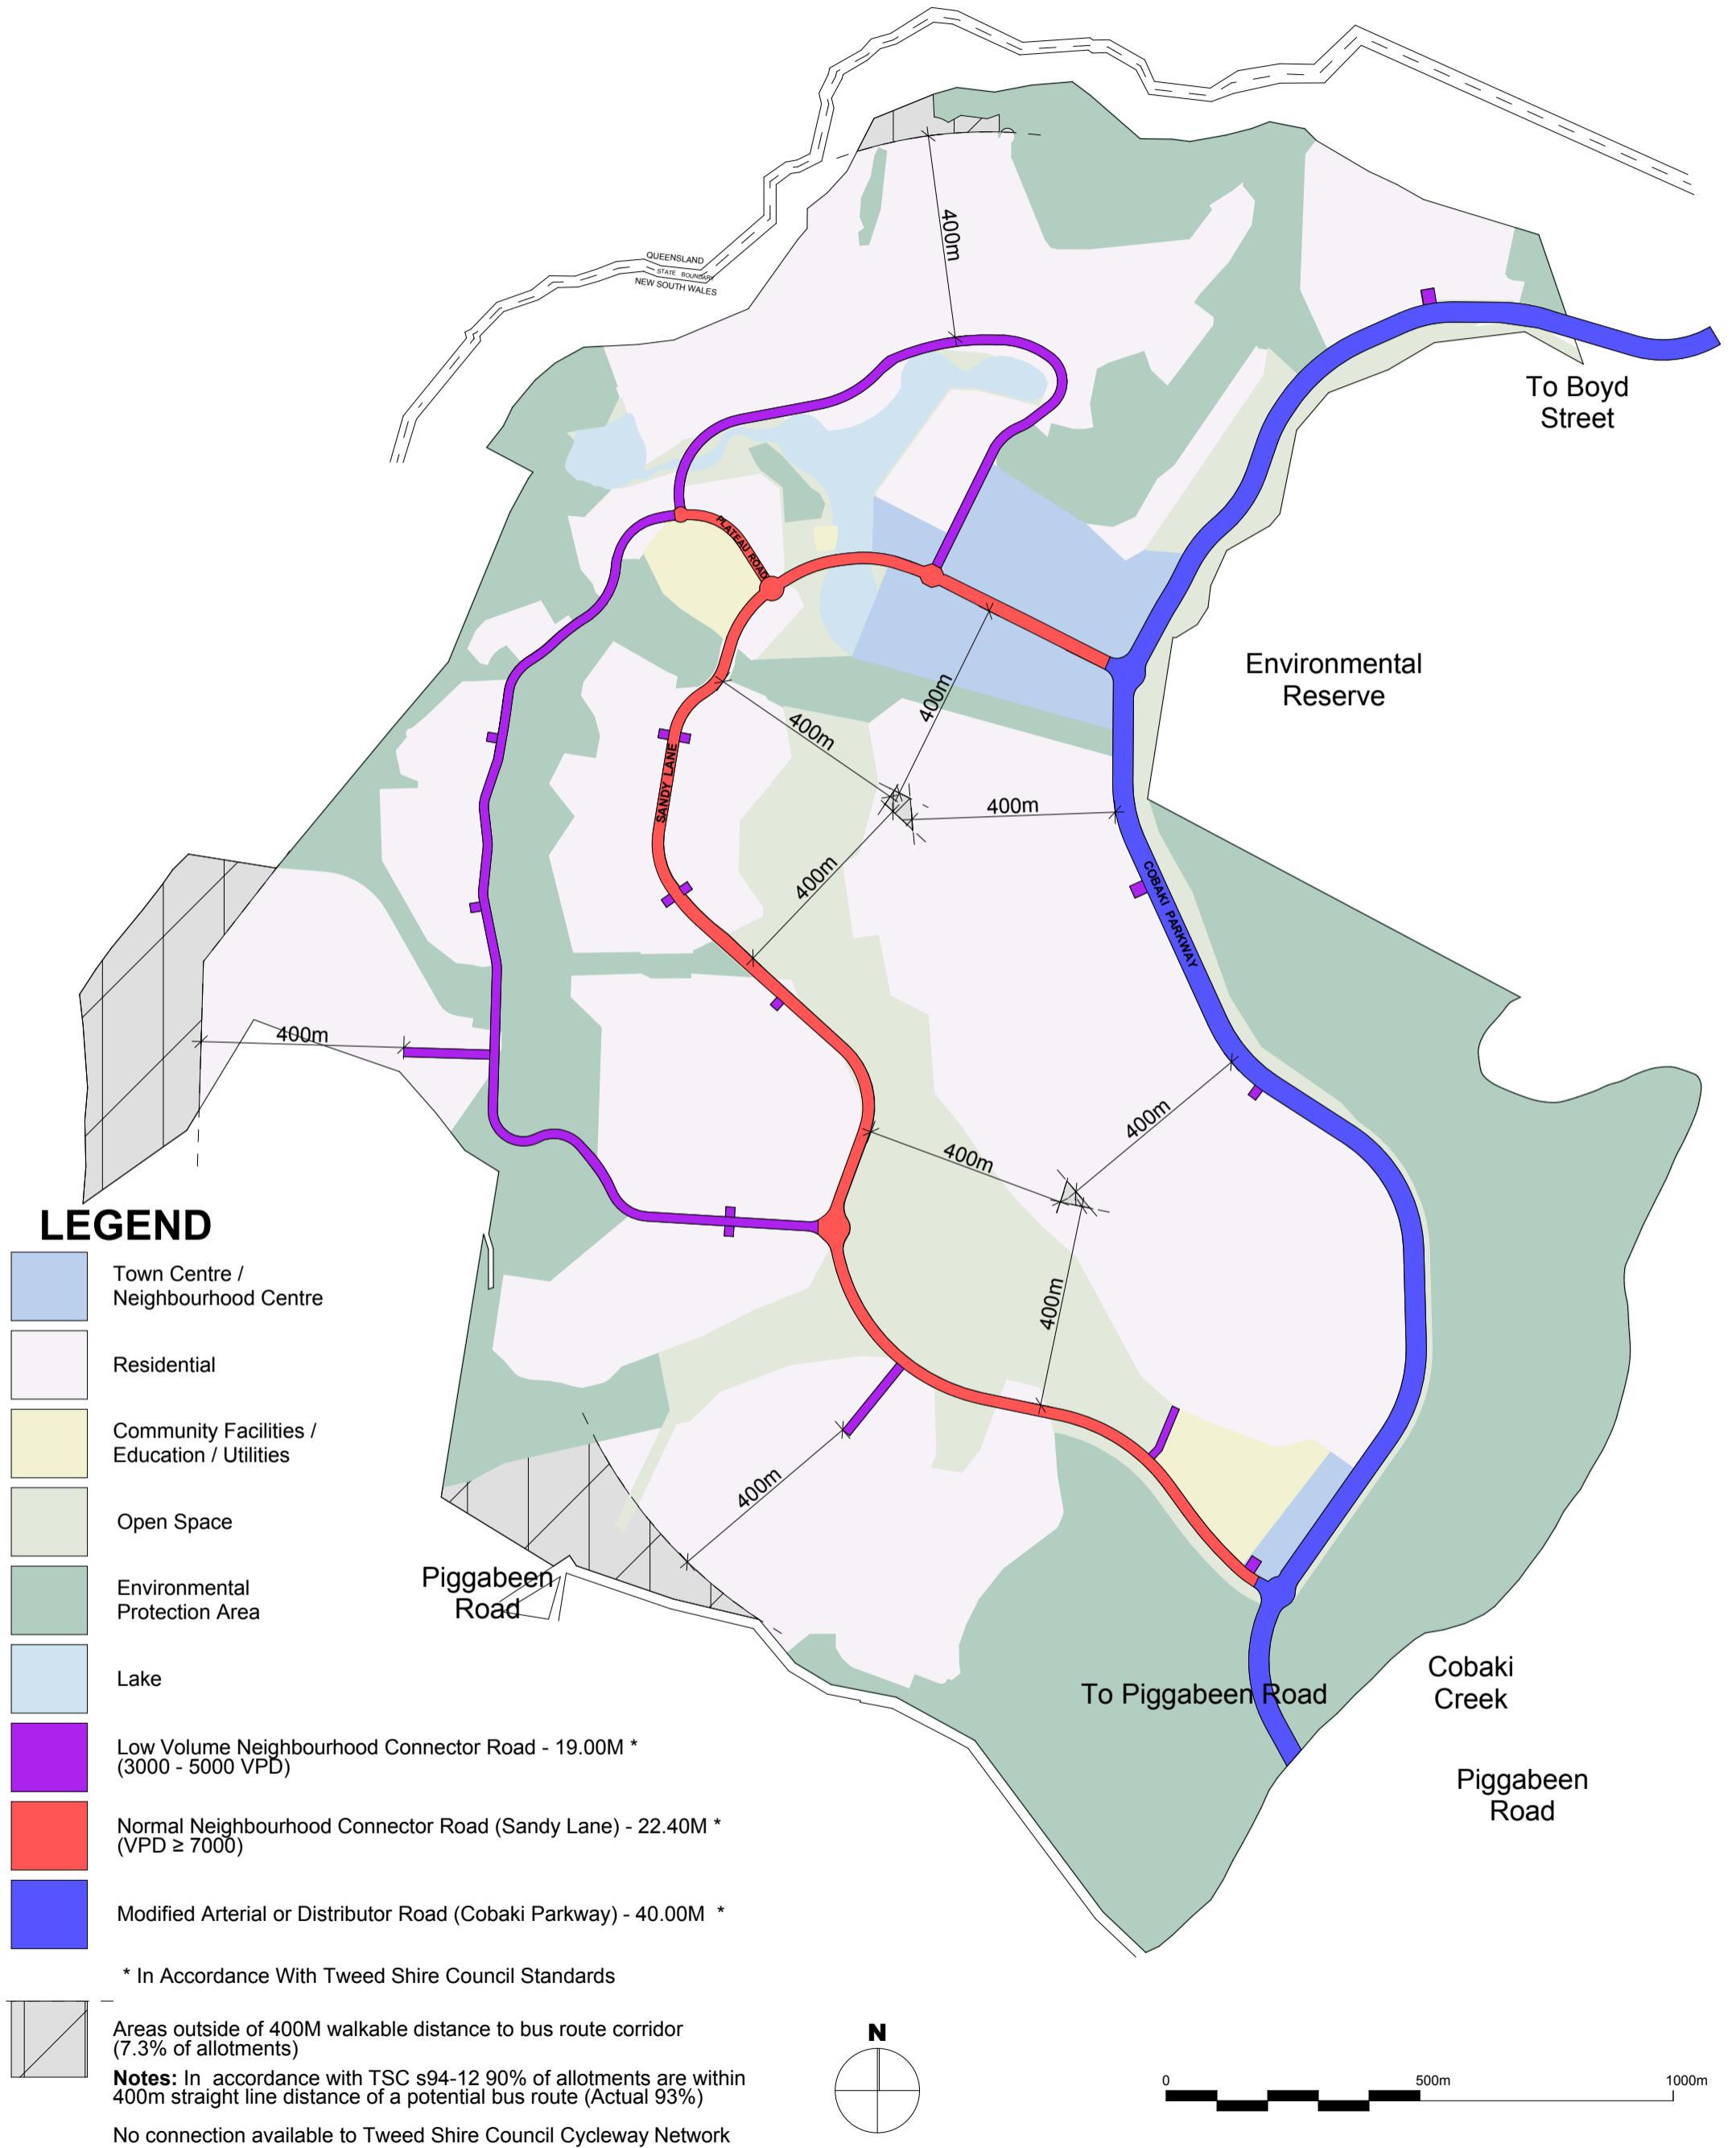

# Access Network Plan and Potential Bus Route

## Access Network Plan and Potential Bus Route for LEDA MANORSTEAD PTY LTD of COBAKI LAKES, NSW

Copyright The Design Forum Pty Ltd