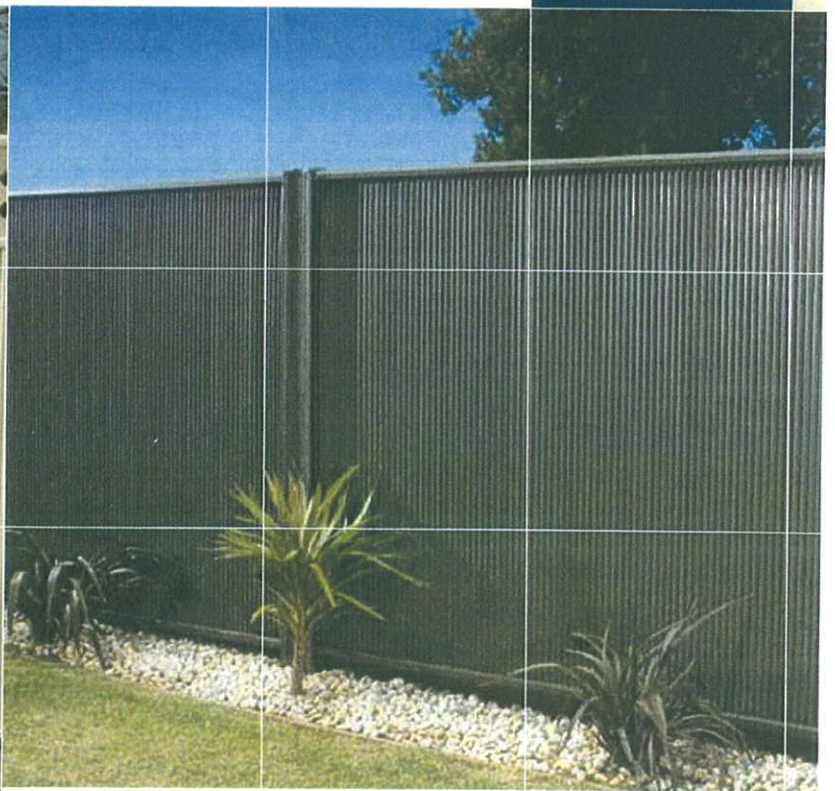

planning consultants

ATTACHMENT 5

MINISCREEN®

steel fencing with exceptional style

With COLORBOND® steel infill sheets in the classic LYSAGHT MINI ORB® profile you've got an eye catching fence capable of enhancing any property.

Create a steel fence with a unique appearance that is at home in any setting - one with the distinctive fluting of infill panels framed by striking posts and rails which combine to provide a truly attractive yet durable fence.

- Post, rail and panel colours allow mix and match combinations
- 100% termite and rot resistant
- May be stepped or raked on sloping ground
- Available in 1500mm, 1800mm & 2100mm panel heights
- Centre rail visible on one side of the fence