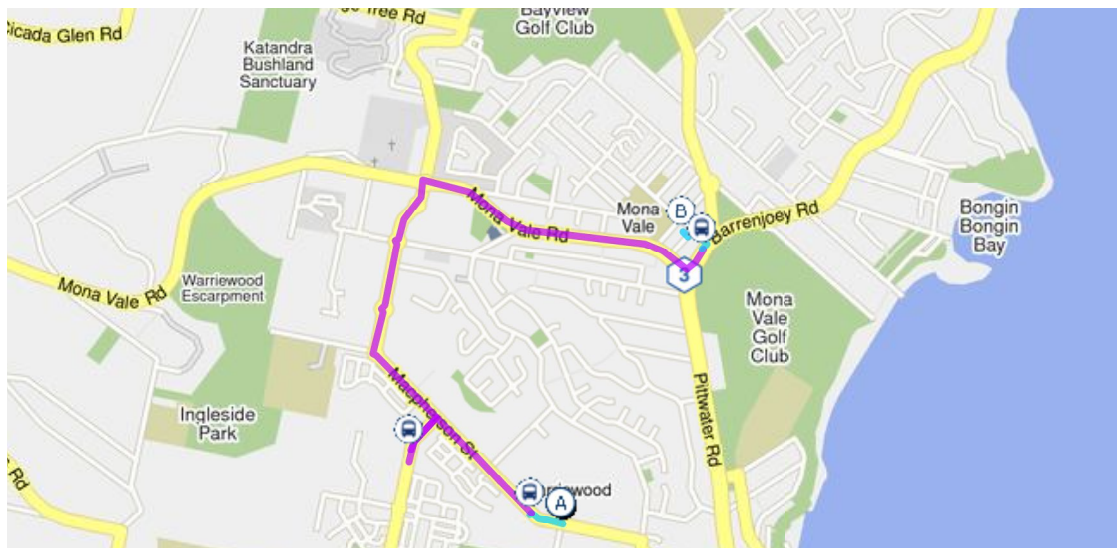

NSW | **TransportInfo**

Ask Government | Contact Us

Trip Planner Result Map

You searched:

From:

Macpherson St & Boondah Rd, Warriewood

To:

Shopping Centre, Mona Vale

[Back to results](#)

A Origin **B** Destination

[Zoom in to find ticket sellers](#) ◆

Bus Ferry Train Walk Note: Address locations are approximate

© Pitney Bowes Software Pty Ltd 2010. © PSMA Australia Pty Ltd 2010.

Option 3 : 19 minutes

Mode  full Journey**Details**

Walk to bus stop Macpherson St Nr Boondah Rd, Warriewood - 151 metres

[Zoom to walk](#)

Take the L85 bus (Sydney Buses)

**Dep: 12:59pm Macpherson St Nr Boondah Rd, Warriewood**[Zoom to trip](#)**Arr: 1:02pm Garden St Nr Macpherson St, Warriewood**[Route Diagram](#)[Alternative Times](#)

Wheelchair accessible

Take the 182 bus (Sydney Buses)

**Dep: 1:08pm Garden St Nr Macpherson St, Warriewood**[Zoom to trip](#)**Arr: 1:13pm Pittwater Rd Nr Waratah St, Mona Vale**[Route Diagram](#)[Alternative Times](#)